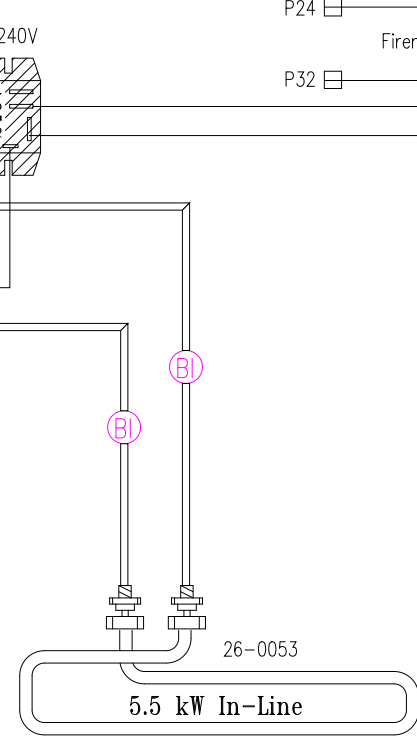

LEGEND	
	- 1/4" QUICK CONNECT
	- 1/4" QUICK CONNECT PIGGYBACK
	- FORK CONNECTOR
	- RING CONNECTOR
	- SOCKET CONNECTOR
	- PIN CONNECTOR

33-0020-R1

HYDRO-QUIP
CORONA, CA (909) 273-7575

Manufacture Notes:

SHADED COMPONENTS ARE 240V

Dwg. No. **F220AH-KQY-J**

Drawn BH
Date 10.22.01

Rev 4
Wire Color Code

Diagram No. **5300**

B - Black	G - Green
Br - Brown	Bl - Blue
R - Red	V - Violet
O - Orange	W - White
Y - Yellow	Gr - Gray