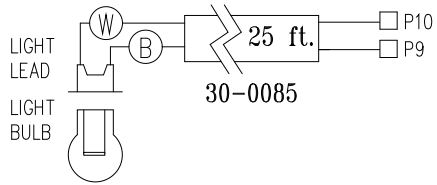

LEGEND	
	- 1/4" QUICK CONNECT
	- 1/4" QUICK CONNECT PIGGYBACK
	- FORK CONNECTOR
	- RING CONNECTOR
	- SOCKET CONNECTOR
	- PIN CONNECTOR

33-0020-R1

HYDRO-QUIP
CORONA, CA (909) 273-7575

Manufacture Notes:

SHADED COMPONENTS ARE 240V

Dwg. No. **F220AH-KQY-J**

Drawn BH
Date 10.22.01

Rev 4
Wire Color Code

Diagram No. **5300**

B - Black	G - Green
Br - Brown	Bl - Blue
R - Red	V - Violet
O - Orange	W - White
Y - Yellow	Gr - Gray