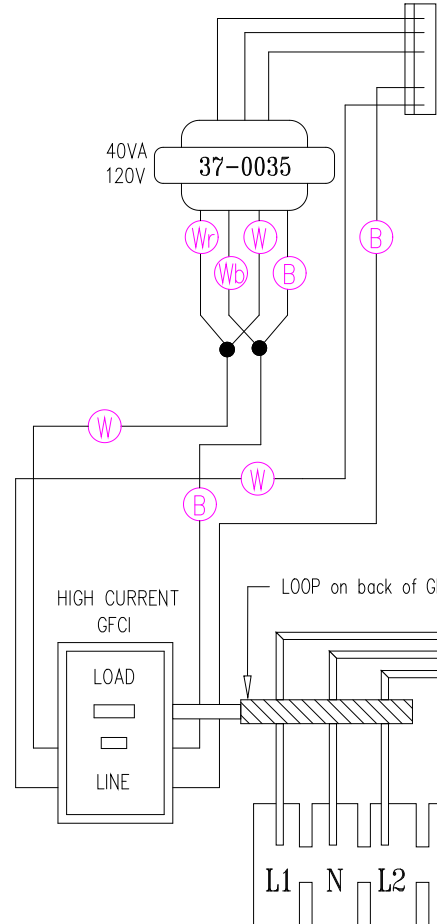

LEGEND	
	- 1/4" QUICK CONNECT
	- 1/4" QUICK CONNECT PIGGYBACK
	- FORK CONNECTOR
	- RING CONNECTOR
	- SOCKET CONNECTOR
	- PIN CONNECTOR

33-0020-R1

HYDRO-QUIP
CORONA, CA (909) 273-7575

Manufacture Notes:

SHADED COMPONENTS ARE 240V

Dwg. No. **F220AH-KQY-J**

Drawn BH
Date 10.22.01

Rev 4
Wire Color Code

Diagram No. **5300**

B - Black	G - Green
Br - Brown	Bl - Blue
R - Red	V - Violet
O - Orange	W - White
Y - Yellow	Gr - Gray