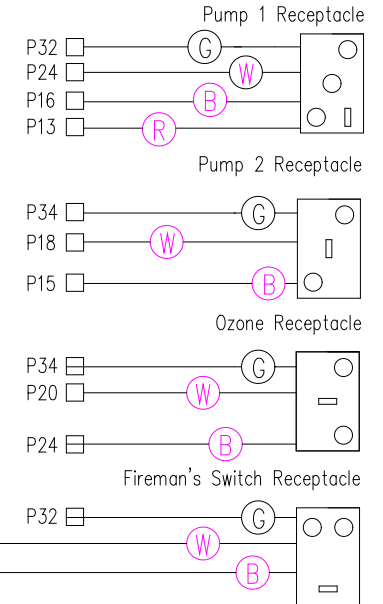

LEGEND	
	- 1/4" QUICK CONNECT
	- 1/4" QUICK CONNECT PIGGYBACK
	- FORK CONNECTOR
	- RING CONNECTOR
	- SOCKET CONNECTOR
	- PIN CONNECTOR

33-0020-R1

HYDRO-QUIP
CORONA, CA (909) 273-7575

Manufacture Notes:

SHADED COMPONENTS ARE 240V

Dwg. No. **F220AH-KQY-J**

Drawn BH
Date 10.22.01

Rev 4
Wire Color Code

Diagram No. **5300**

B - Black	G - Green
Br - Brown	Bl - Blue
R - Red	V - Violet
O - Orange	W - White
Y - Yellow	Gr - Gray