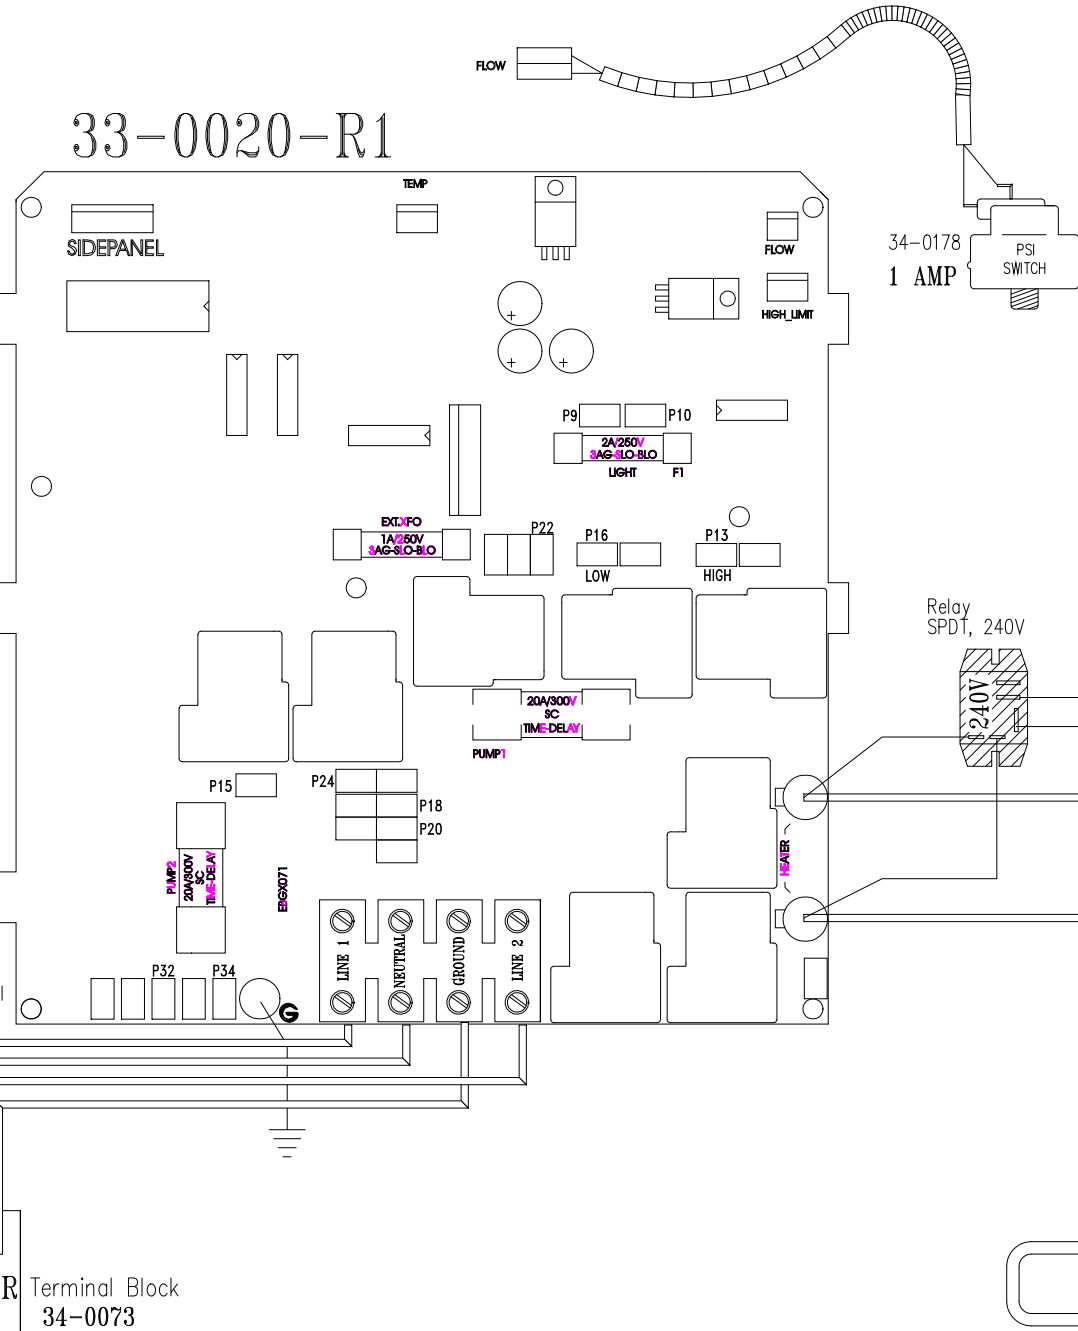

LEGEND	
	- 1/4" QUICK CONNECT
	- 1/4" QUICK CONNECT PIGGYBACK
	- FORK CONNECTOR
	- RING CONNECTOR
	- SOCKET CONNECTOR
	- PIN CONNECTOR

33-0020-R1

HYDRO-QUIP
CORONA, CA (909) 273-7575

Manufacture Notes:

SHADED COMPONENTS ARE 240V

Dwg. No. **F220AH-KQY-J**

Drawn BH
Date 10.22.01

Rev 4
Wire Color Code

Diagram No. **5300**

B - Black	G - Green
Br - Brown	Bl - Blue
R - Red	V - Violet
O - Orange	W - White
Y - Yellow	Gr - Gray